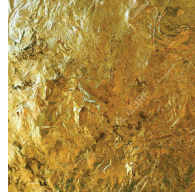

## CRASH SURFACE COLOR FINISH CHART

PROJECT	_____
TYPE	_____
NOTES	_____
QUANTITY	_____
DATE	_____

Aluminum - ALU

Matte Black - MBK

Silver Leaf - SLF

Gold Leaf - GLF

Copper Leaf - CLF

Aluminum - ALU

**Digital:** Not all screens are calibrated the same, and therefore, colors will appear differently between screens.

**Physical:** When texture is involved, there will be variations in color, character and tone within a product series and between product families.